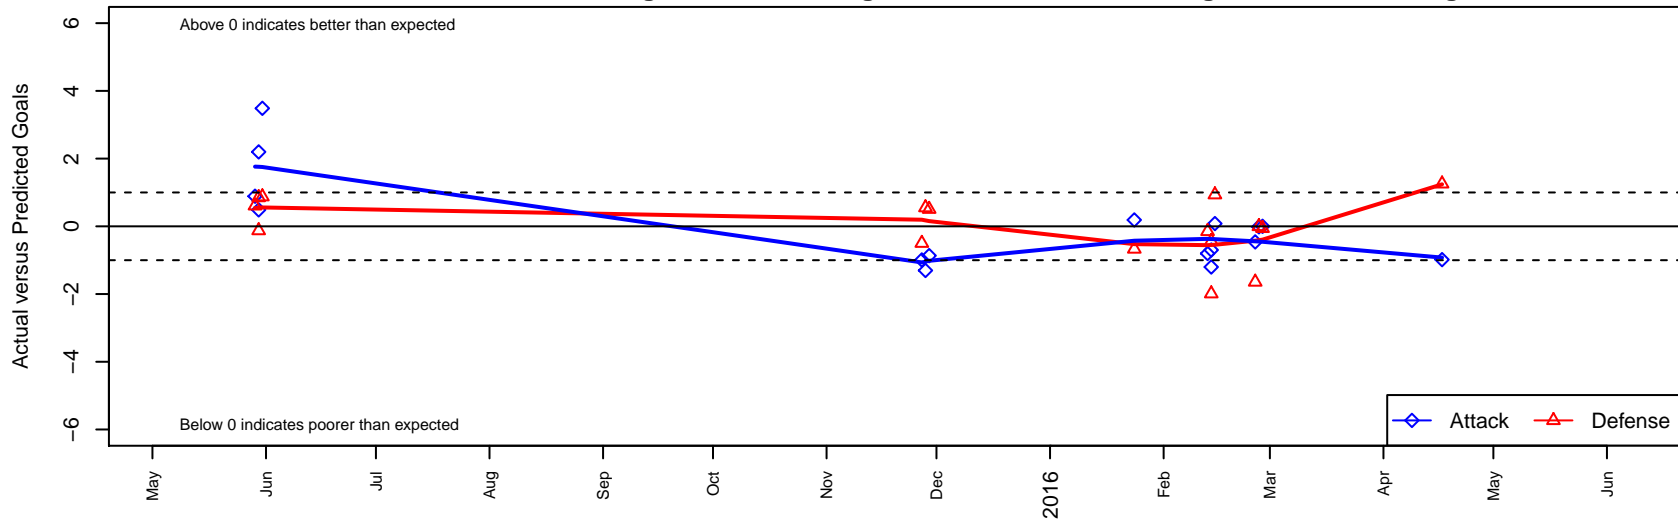

# NM Rush 00 Nike B99

, NM  
 B99 total strength=1625  
 attack=19.04 defense=16.04

alt names used:

NEW MEXICO RUSH NM RUSH 2000 BOYS  
 NEW MEXICO RUSH NM RUSH 2000 BOYS (I  
 NEW MEXICO RUSH NM RUSH 2000 BOYS (I

Venues played:

2014 Showcase of Champions WCDA U15  
 2015 FWRL Desert Premier U16  
 2015 PDT Phoenix Showcase – White U16

**NM Rush 00 Nike B99**  
 Dots are actual minus expected GF (blue circles) and GA (red triangles).  
 Blue line is smoothed change in attack strength. Red is smoothed change in defense strength.

**attack and defense variance (black dot)  
relative to other teams  
and top 10 in region**

**attack and defense rating  
relative to others at age  
and all opponents in last 13 months**

**attack and defense rating  
relative to others at age  
and all opponents in last 13 months**

**Performance relative to 13 month average**

**Performance relative to 13 month average**

Distribution of opponents  
 Red = Lose zone, Blue = Win zone, Green = Even  
 Black line separates win/lose zones